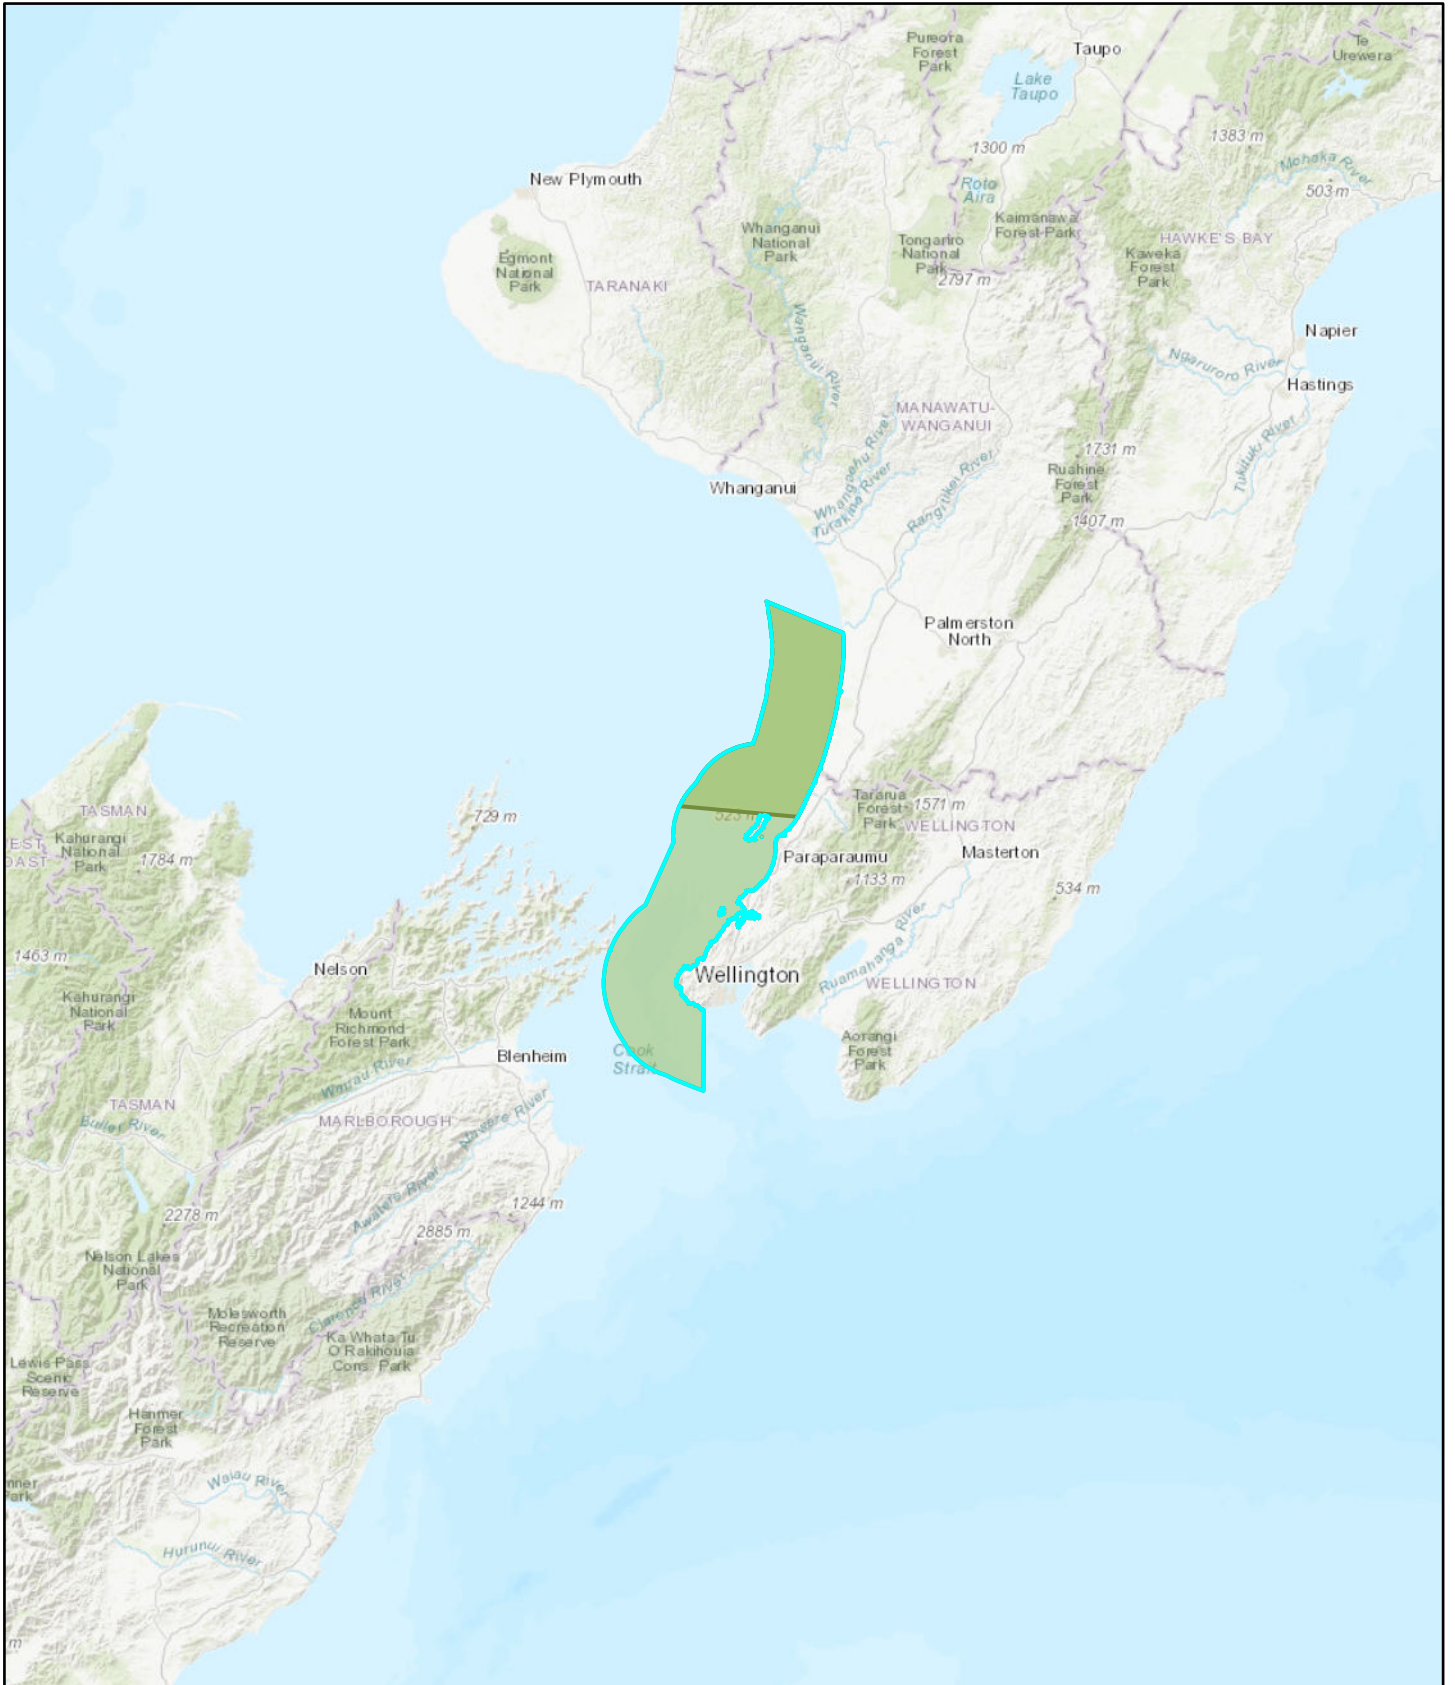

MAC-01-11-003 Map

6/9/2021, 4:42:03 PM

1:1,542,884

 MAC-01-11-003 CMT

Esri, HERE, Garmin, FAO, USGS

MAC-01-11-003 Map

6/9/2021, 4:41:47 PM

 MAC-01-11-003 PCR

1:3,085,767

Esri, HERE, Garmin, FAO, NOAA, USGS