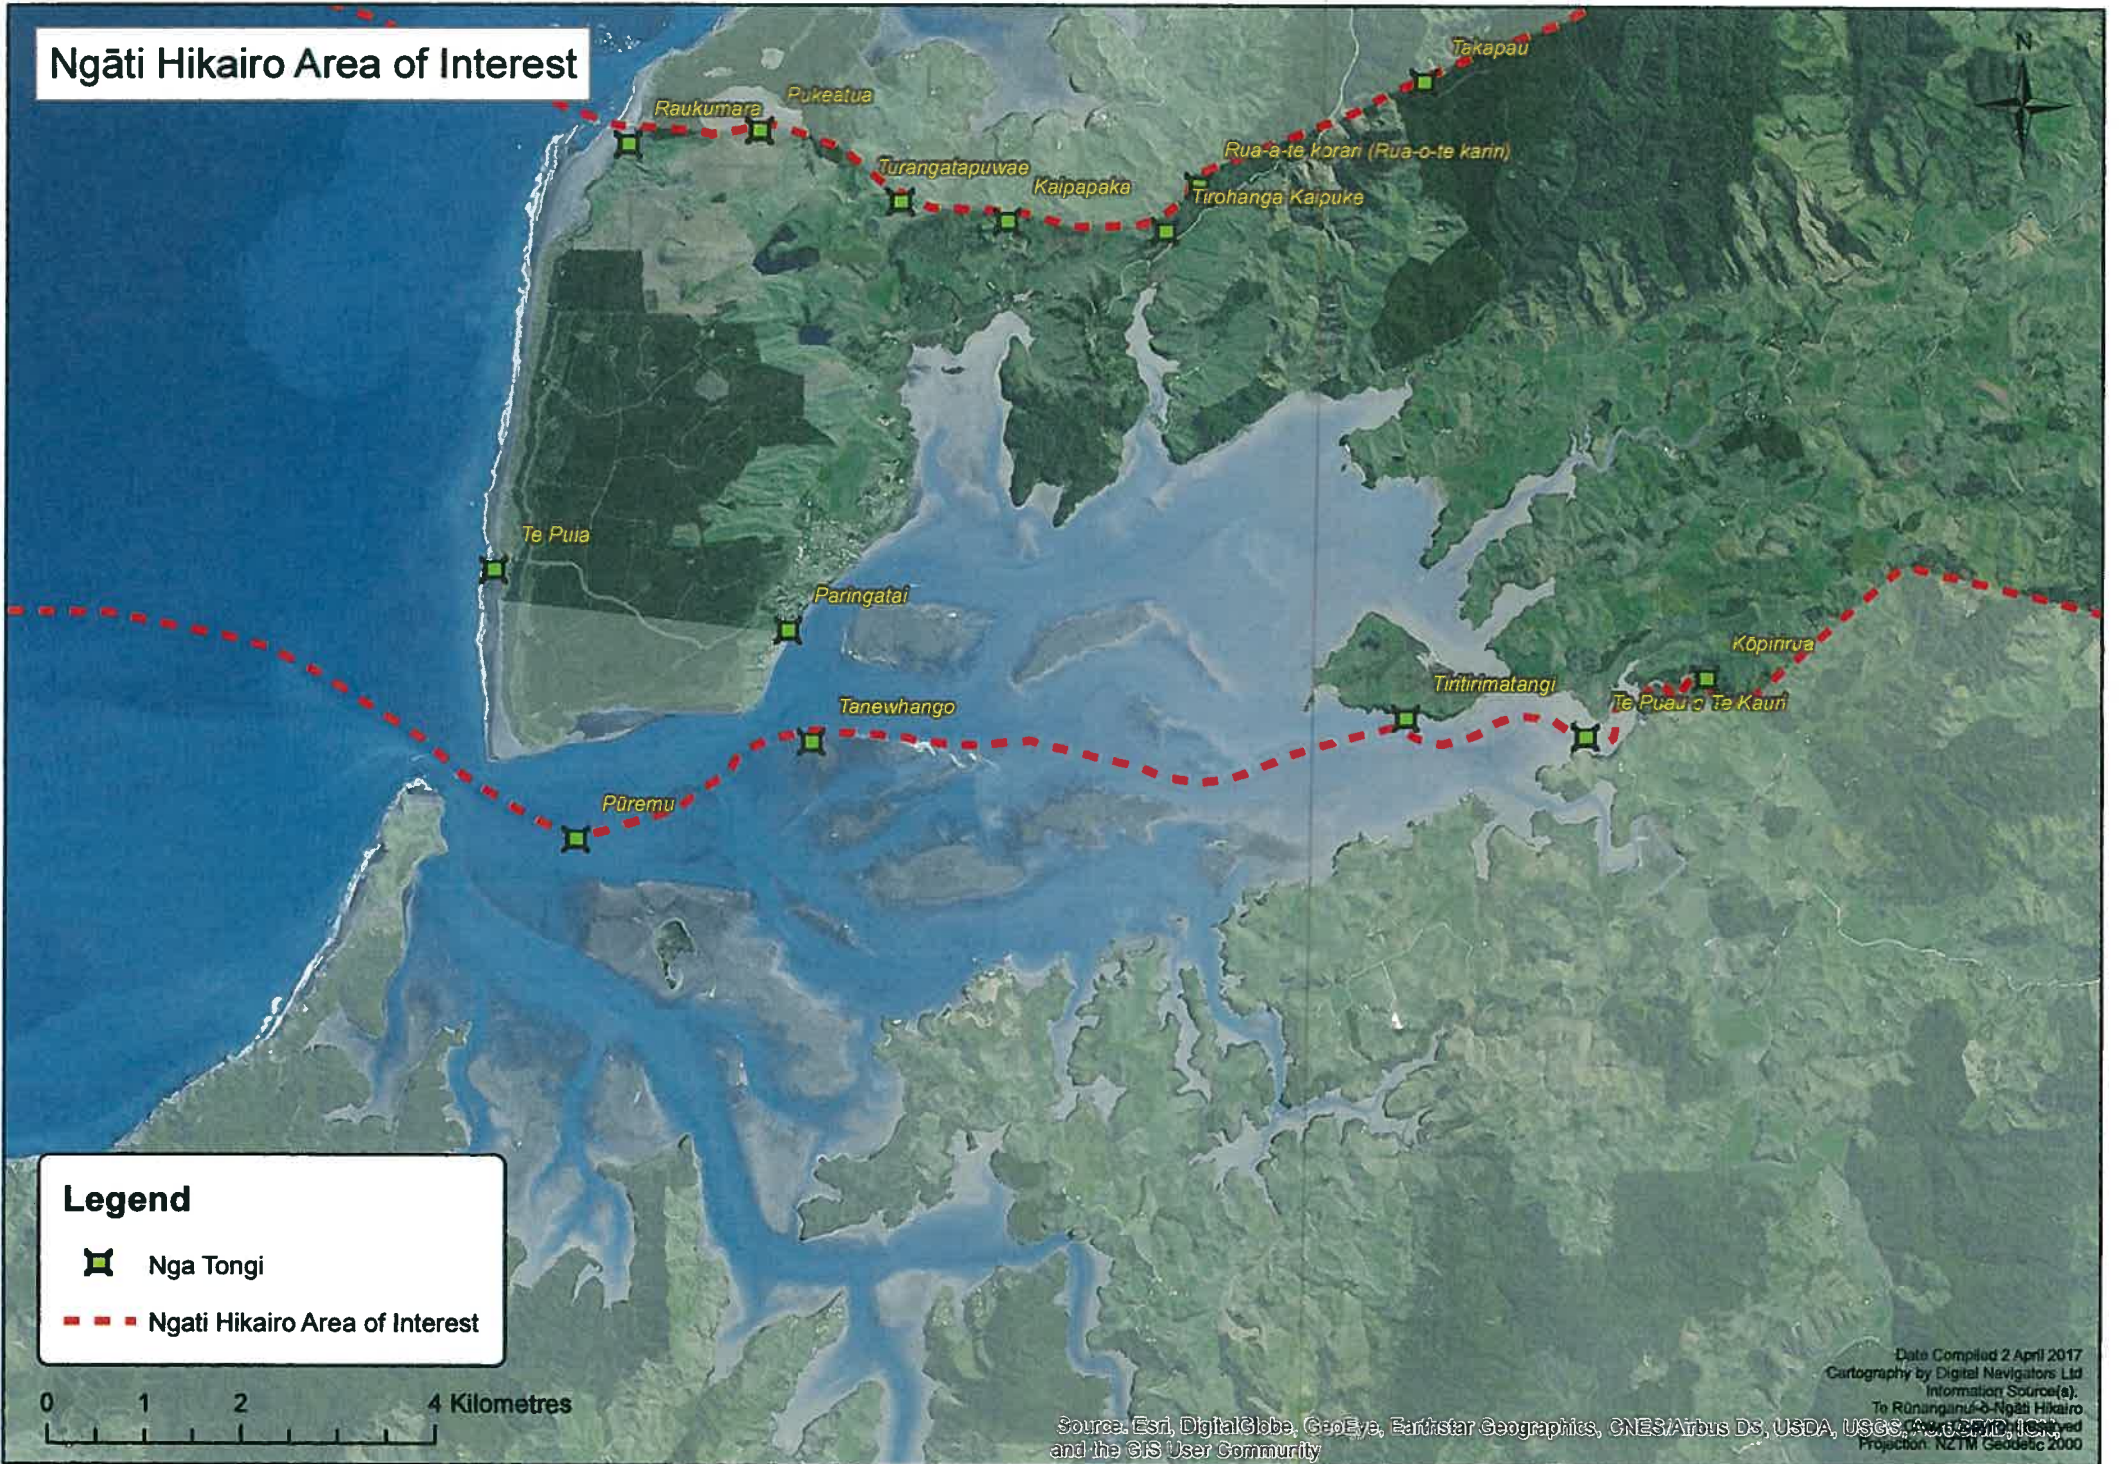

Ngāti Hikairo Area of Interest

Legend

-  Nga Tongi
-  Ngāti Hikairo Area of Interest

Date Compiled 2 April 2017
Cartography by Digital Navigators Ltd
Information Source(s)
Te Rōnanganui-ō-Ngāti Hikairo
Sourced from the LINZ Data Service and licensed for re-use under the Creative Commons Attribution-NonCommercial-ShareAlike 4.0 International License
Projection: NZTM Geoidic 2000

Ngāti Hikairo Area of Interest

Legend

- Nga Tongi
- Ngāti Hikairo Area of Interest

0 1 2 4 Kilometres

Date Compiled 2 April 2017
Cartography by Digital Navigators Ltd
Information Source(s):
Te Rūnanganui o Ngāti Hikairo
and the GIS User Community
Projection: NZTM Geodetic 2000