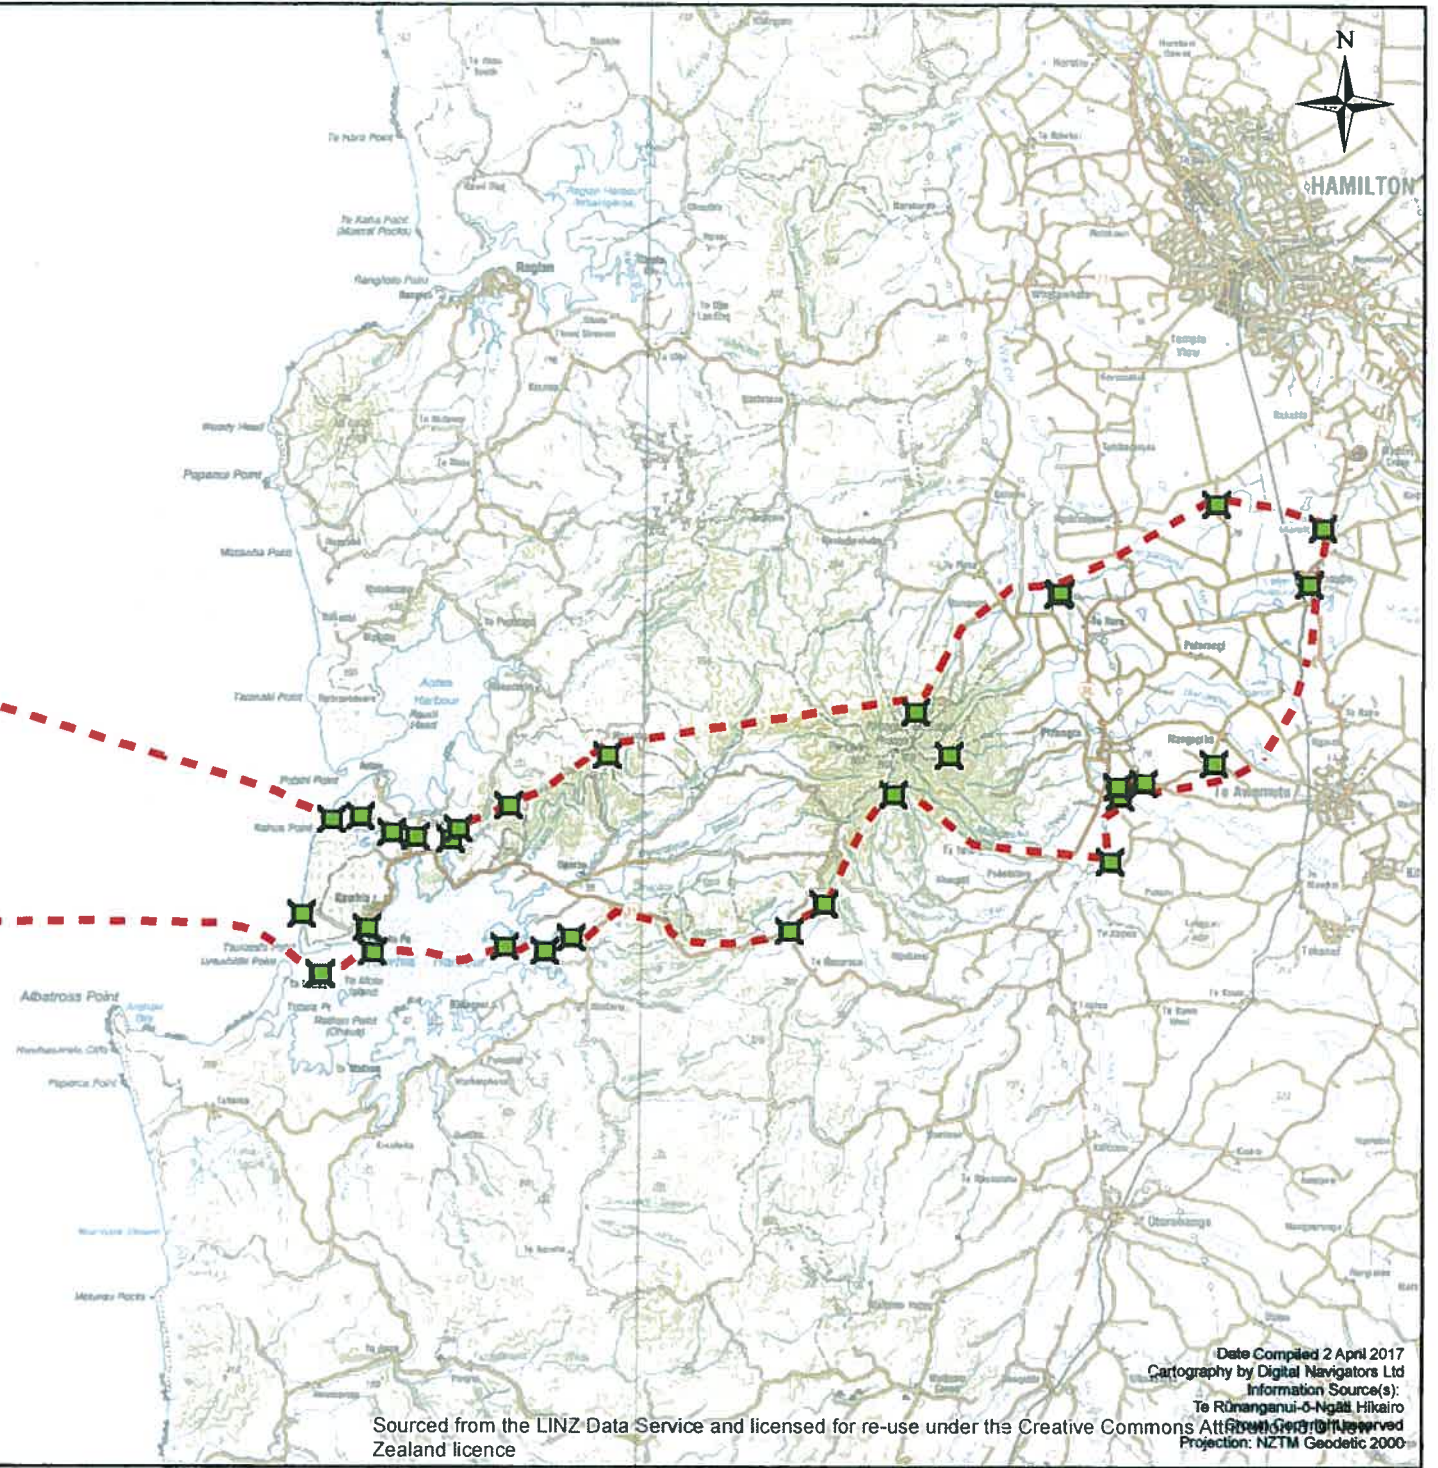

Ngāti Hikairo Area of Interest

Legend

-  Nga Tongi
-  Ngāti Hikairo Area of Interest

Date Compiled 2 April 2017
Cartography by Digital Navigators Ltd
Information Source(s)
Te Rōnanganui-ō-Ngāti Hikairo
Sourced from the LINZ Data Service and licensed for re-use under the Creative Commons Attribution-NonCommercial-ShareAlike 4.0 International License
Projection: NZTM Geoidic 2000

Ngāti Hikairo Area of Interest

Legend

- Nga Tongi
- Ngāti Hikairo Area of Interest

0 1 2 4 Kilometres

Date Compiled 2 April 2017
Cartography by Digital Navigators Ltd
Information Source(s):
Te Rūnanganui o Ngāti Hikairo
and the GIS User Community
Projection: NZTM Geodetic 2000