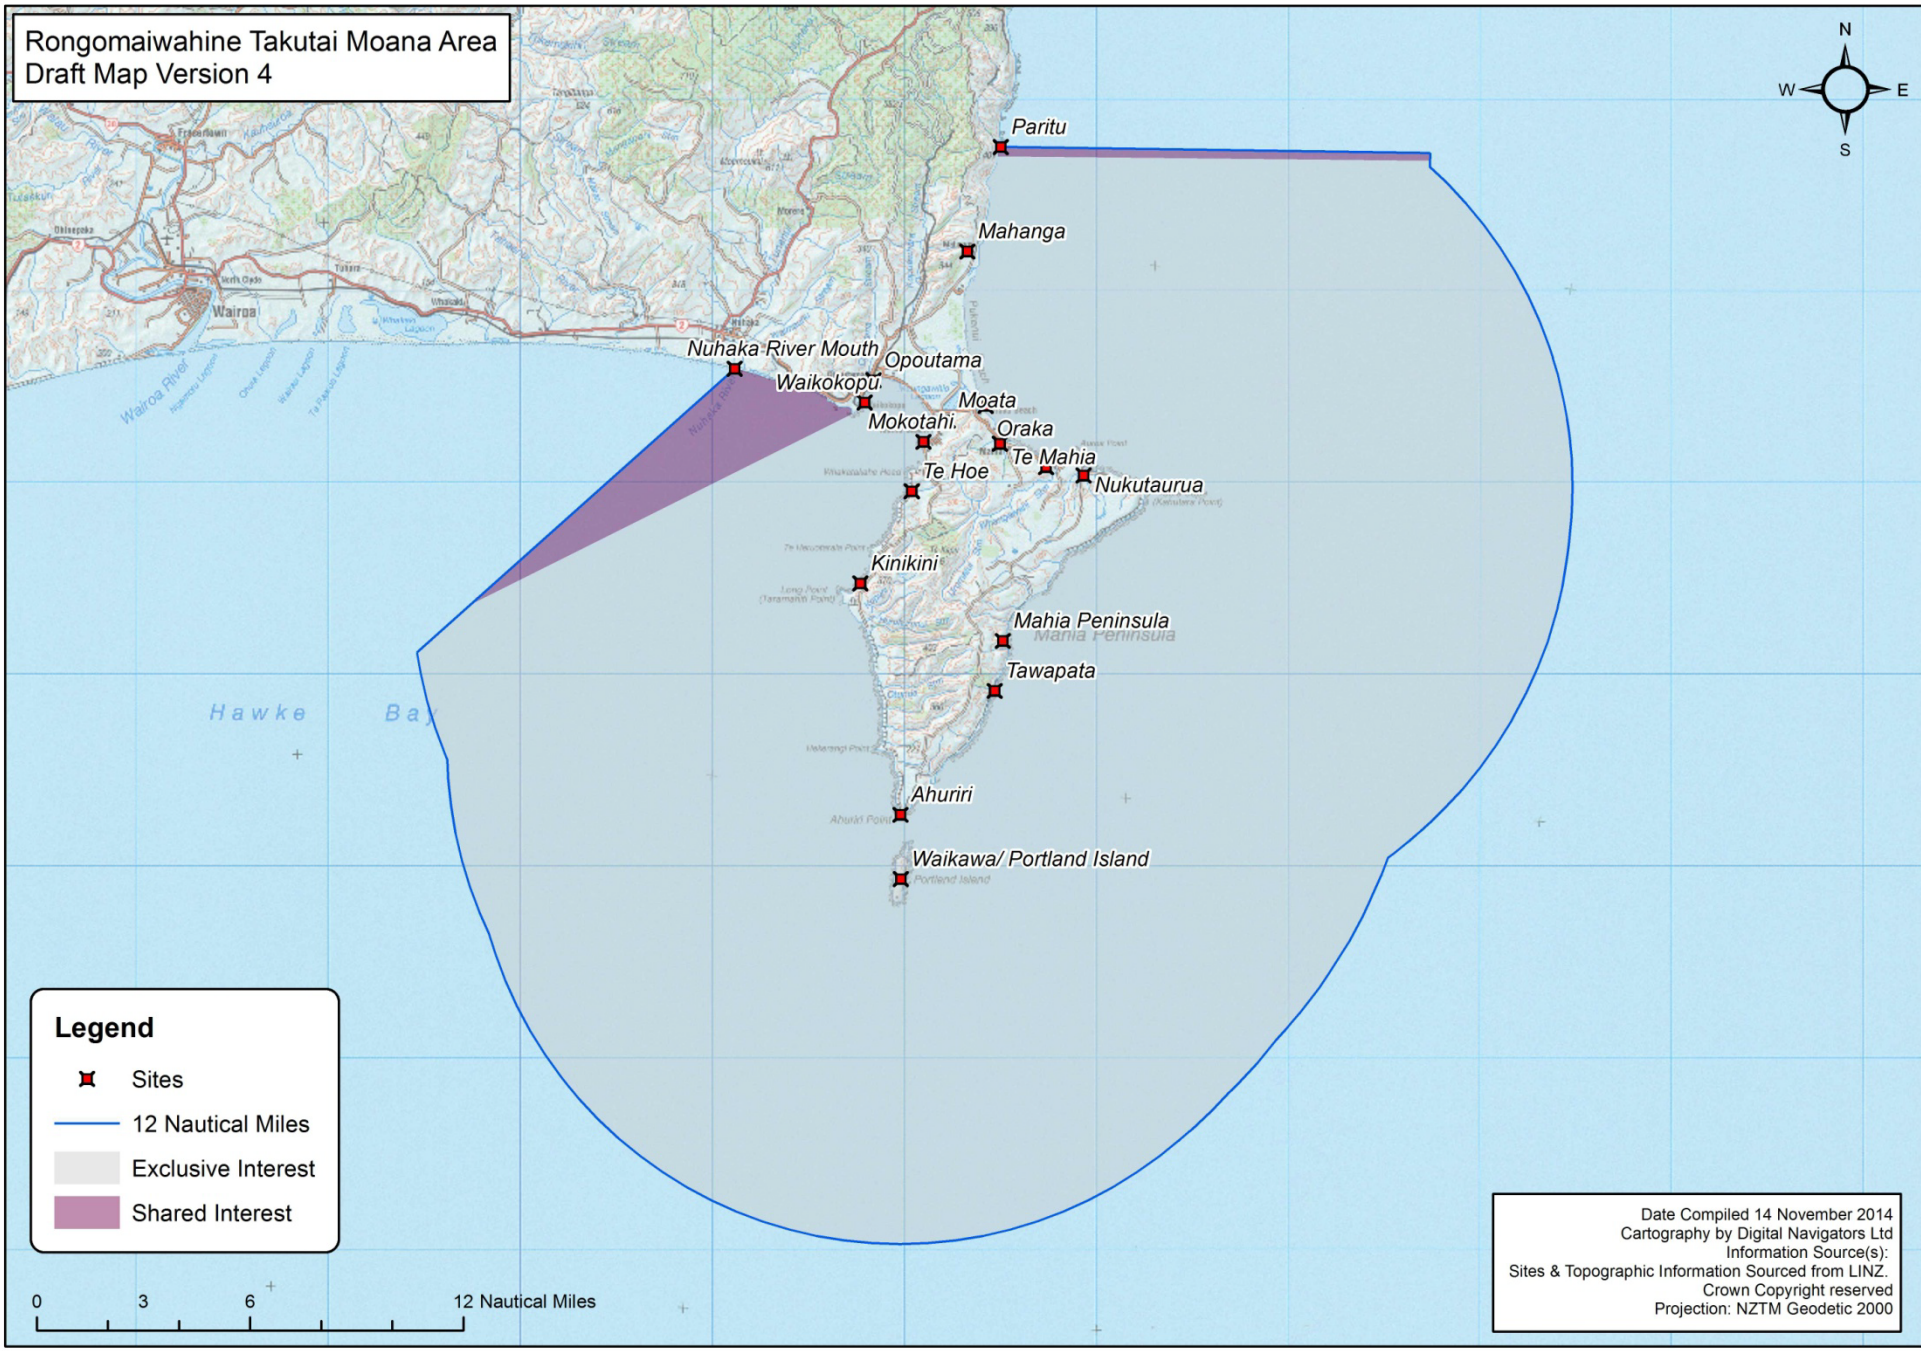

Rongomaiwahine Takutai Moana Area
Draft Map Version 4

Legend

- Sites
- 12 Nautical Miles
- Exclusive Interest
- Shared Interest

Date Compiled 14 November 2014
 Cartography by Digital Navigators Ltd
 Information Source(s):
 Sites & Topographic Information Sourced from LINZ.
 Crown Copyright reserved
 Projection: NZTM Geodetic 2000