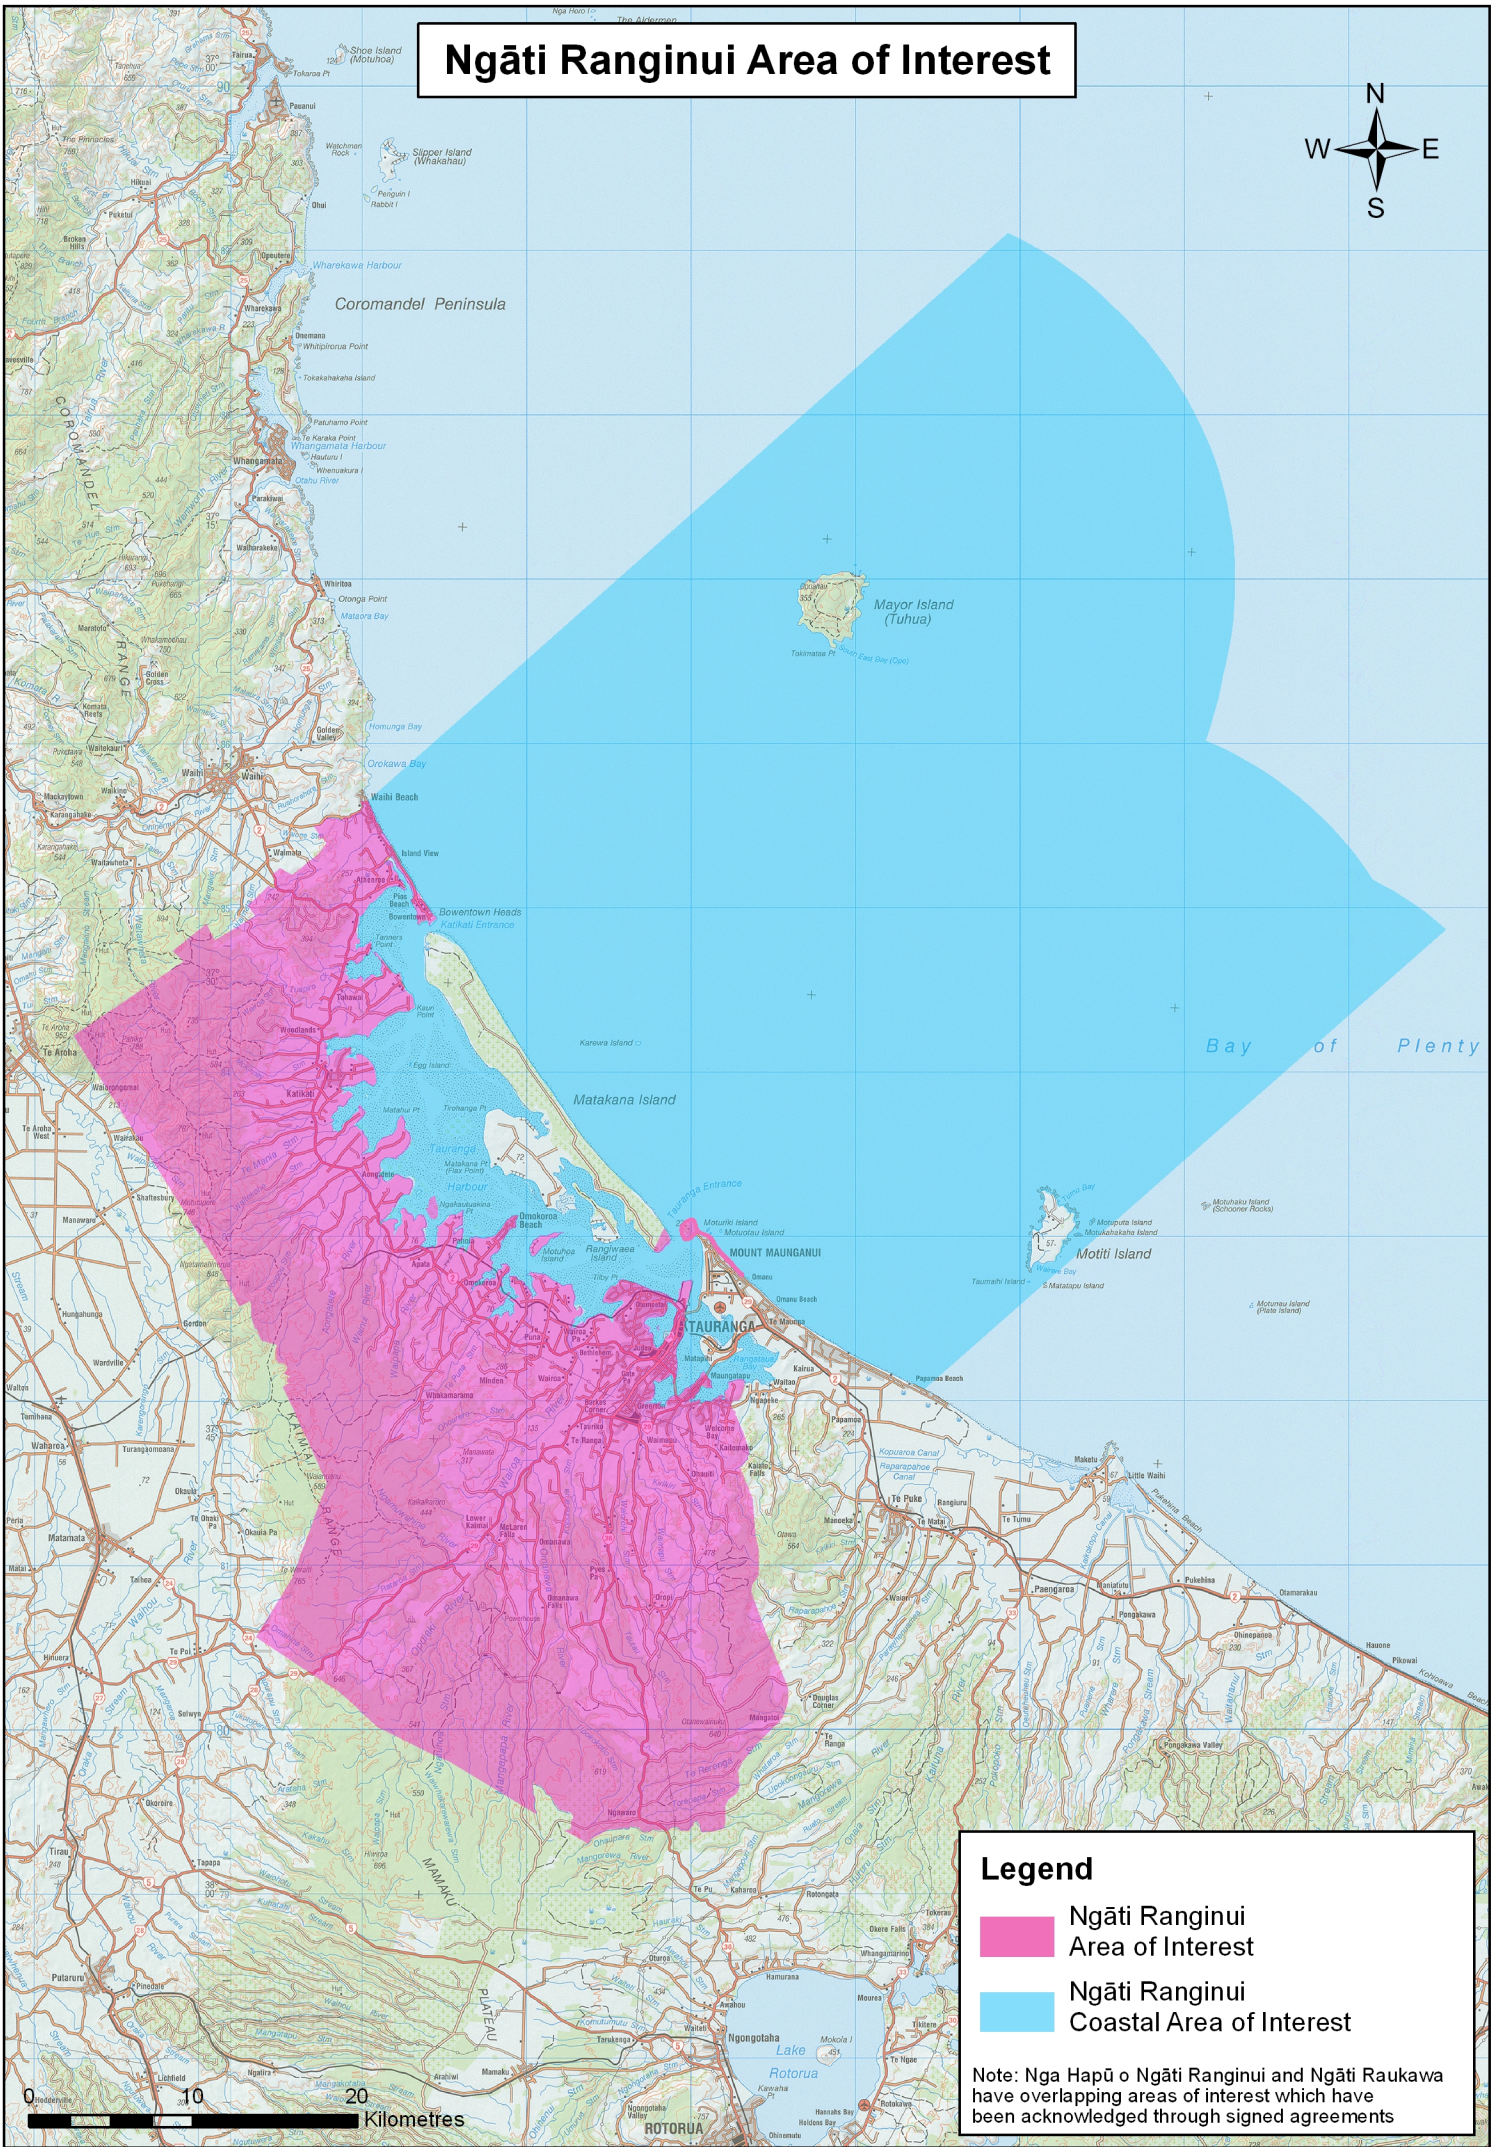

Ngāti Ranginui Area of Interest

Legend

- Ngāti Ranginui Area of Interest
- Ngāti Ranginui Coastal Area of Interest

Note: Nga Hapū o Ngāti Ranginui and Ngāti Raukawa have overlapping areas of interest which have been acknowledged through signed agreements