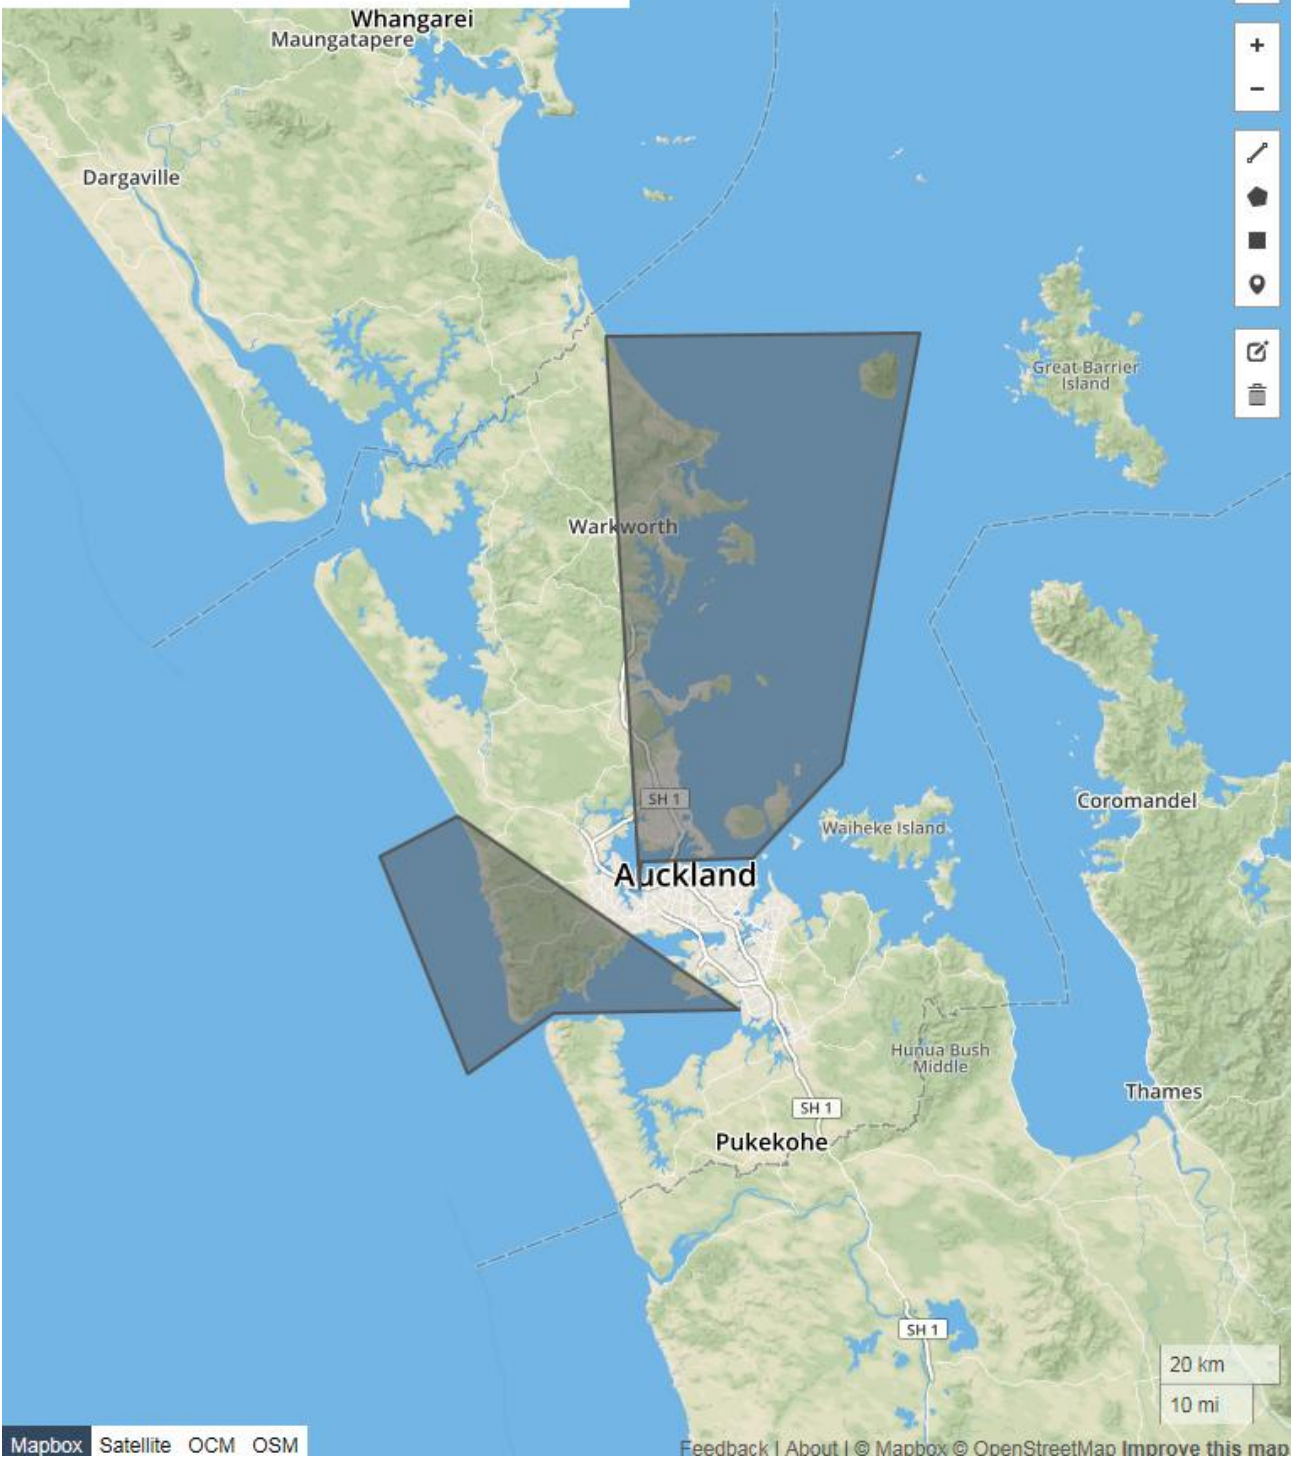

Open Save New Share Meta  unsaved

Map navigation controls including a search icon, zoom in (+) and zoom out (-) buttons, a pan tool, a location pin tool, a layer selection tool, and a trash icon.

Mapbox Satellite OCM OSM

Feedback | About | © Mapbox © OpenStreetMap Improve this map