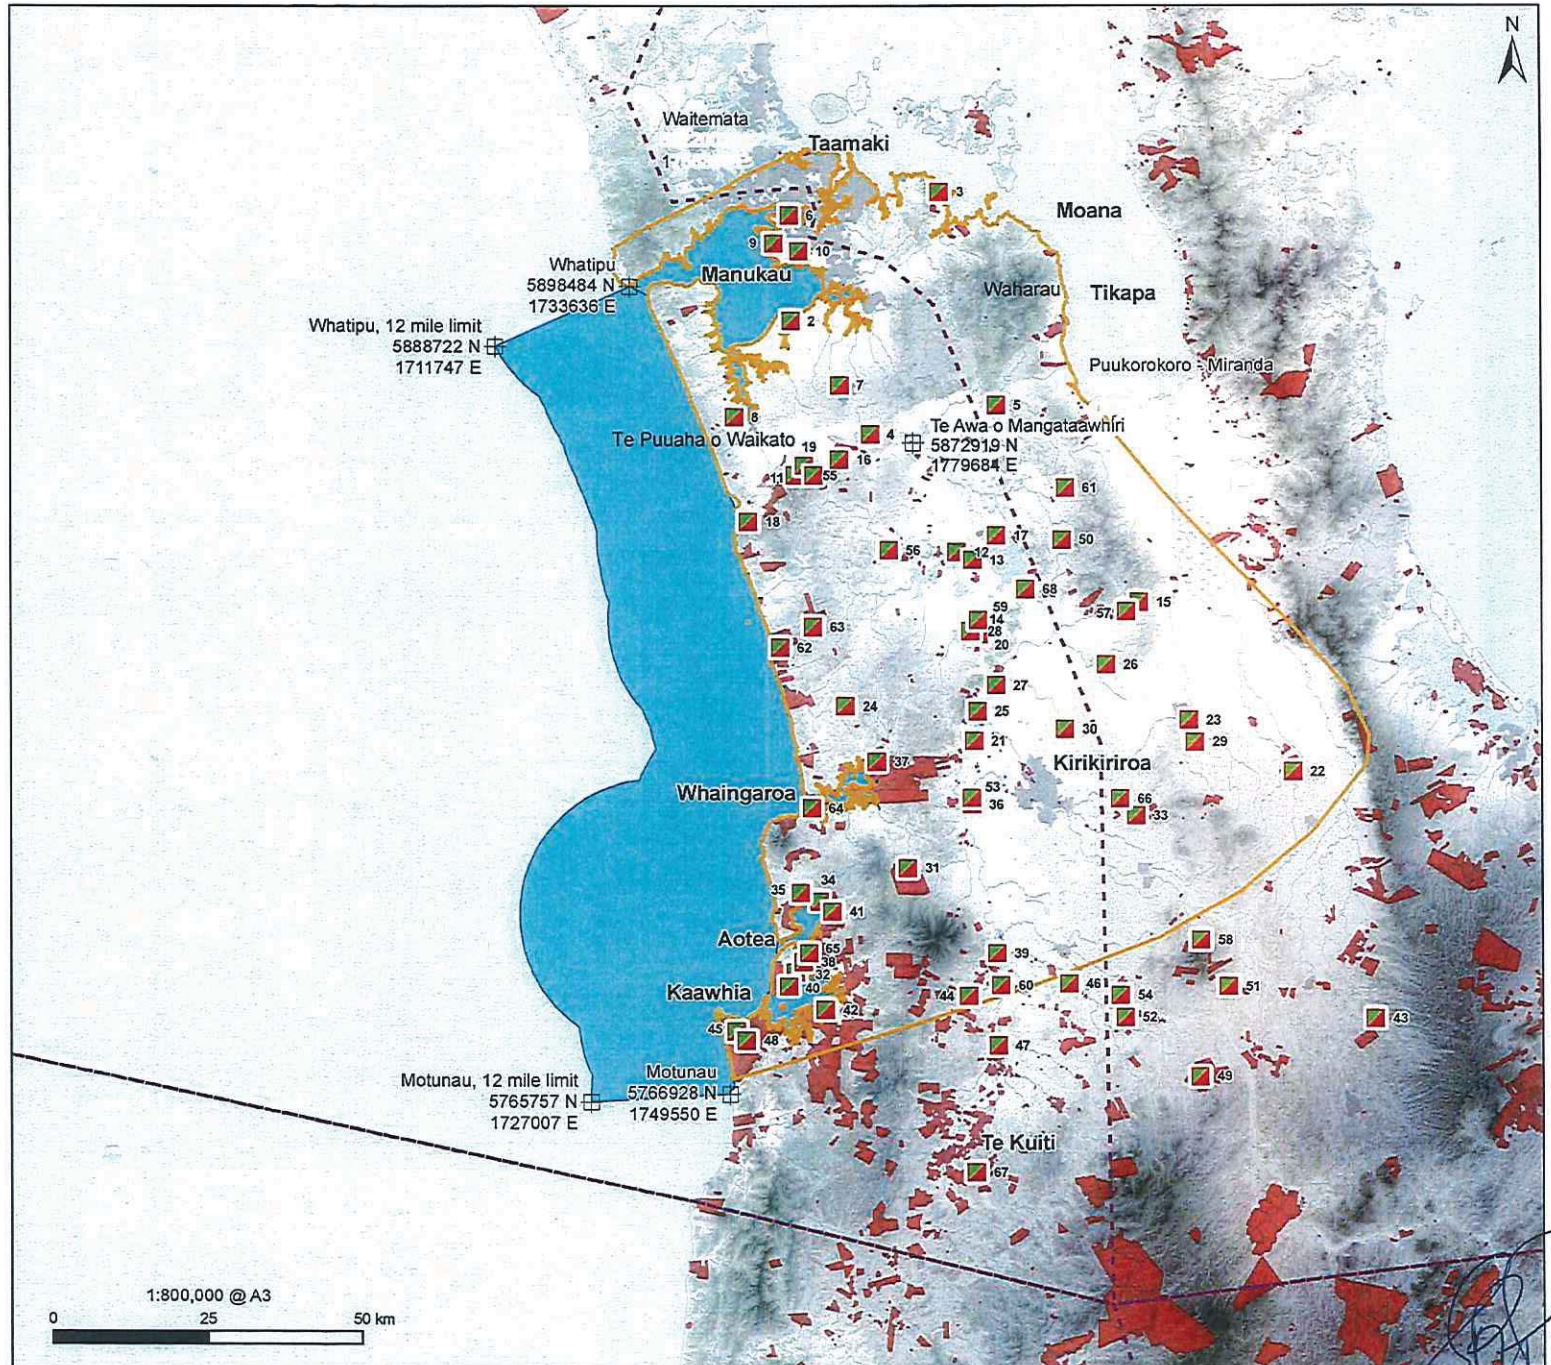

# Waikato-Tainui Coastal and Marine areas

**Key**

-  Customary Marine Title Boundary
-  Marae
-  Waikato Fisheries Settlement 2004
-  Fisheries Management Area
-  West Coast Coastal and Marine areas
-  Maori land